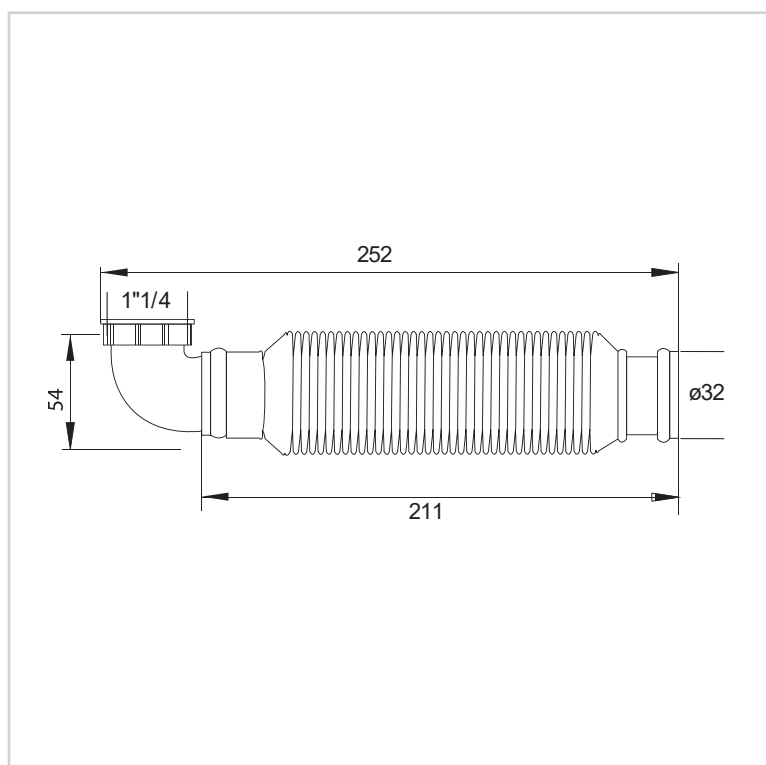

CHARACTERISTICS

Trap inlet $\varnothing$: 1"1/4 Inch.

Trap outlet $\varnothing$: 32

Height under sanitary equipment : 54 mm.

Depth of seal : Membrane mm.

Outlet option : Without outlet option.

Trap option : With straight elbow.

Compatible with trap box : Yes.

CARE AND CLEANING

To protect your installation, we recommend to do not use cleaning products based on sulfuric acid.

TIPS

Works perfectly both vertically and horizontally.