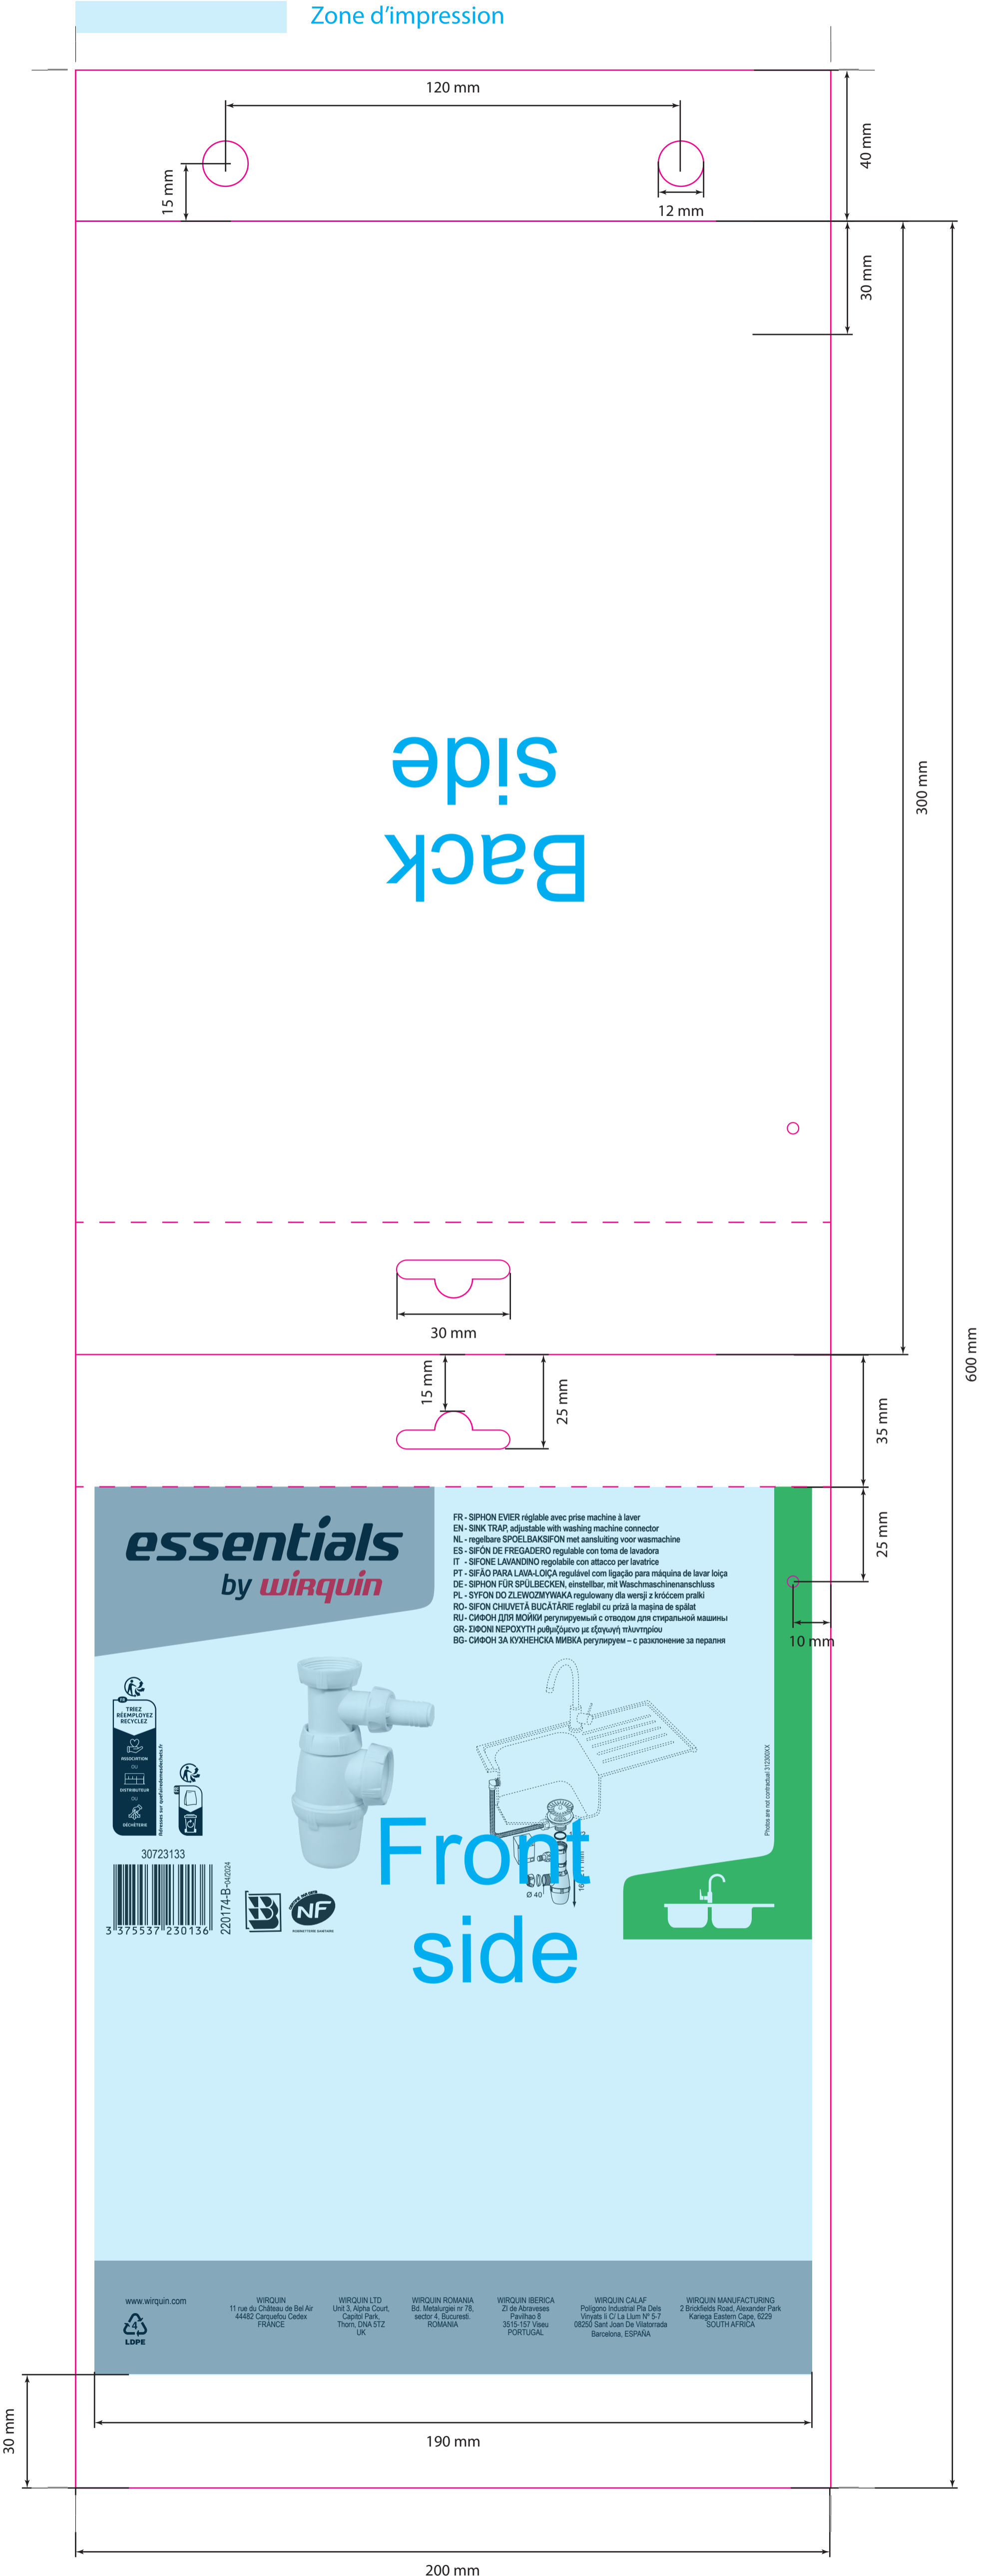

Zone d'impression

Back side

Front side

essentials
by **wirquin**

30723133

220174-B-942028

www.wirquin.com
LDPE

30 mm

190 mm

200 mm

40 mm

30 mm

300 mm

600 mm

35 mm

25 mm

10 mm

Photo are not contractual 31230XXX