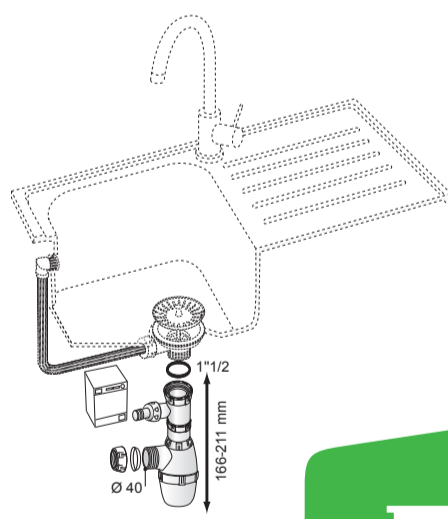

essentials by *wirquin*

Photo are not contractual 3123000X

www.wirquin.com