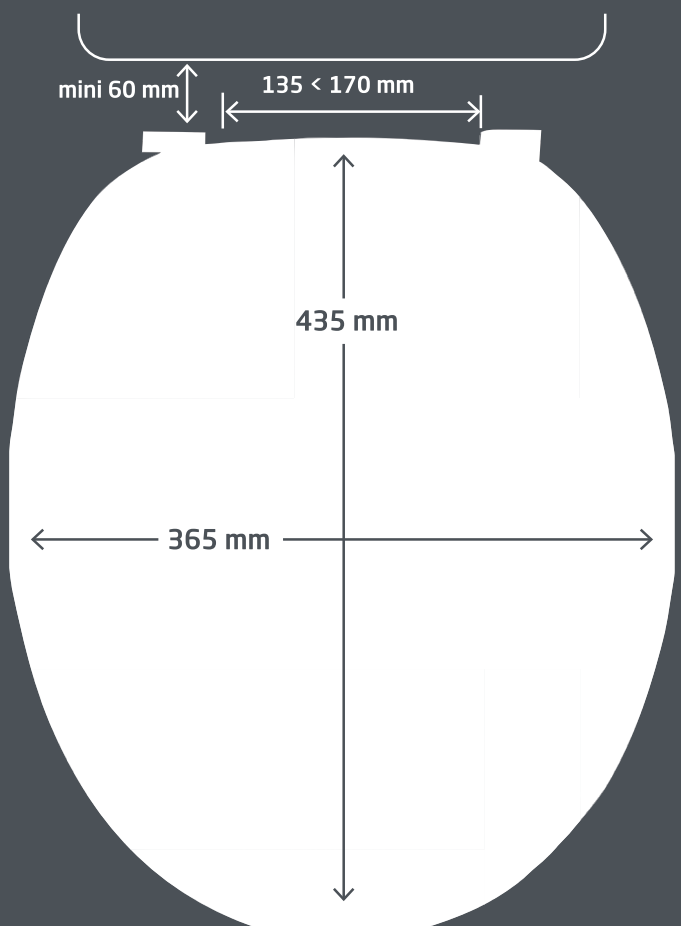

Nettoyage à l'eau chaude savonneuse. Ne pas utiliser de javel ou de détergents agressifs.
Use warm soapy water for cleaning. Do not use bleach or aggressive cleaners.

Photos are not contractible

wirquin

is committed: discover our sustainable development report online

www.wirquin.com

BO_TSD0_B_08/2024